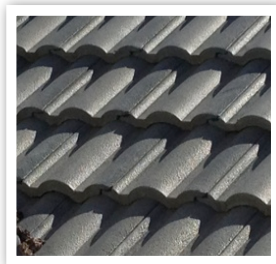

8350 Parkline Blvd
Suite 7
Orlando, FL 32809
(800) 612 6798

TESTIMONIAL Florida Home

"My house was 12 years old when I had it painted two years ago. I had a couple of spray coats of Nansulate applied to the roof.

Results: Roof looks like new! The coating makes the color look more vibrant.

My neighbors actually thought that I had new tiles put on, but in fact coating with Nansulate was just a fraction of the cost of re-roofing. There is no more staining due to mold, like my neighbors' tile, which makes my roof a standout on the block.

diluted bleach once or twice a year due to heavy mildew and mold. Now there is none, that section looks just like the rest of the roof.
Nansulate exceeded my expectations!"

Thank You,

Ed Tyler, Niceville, FL